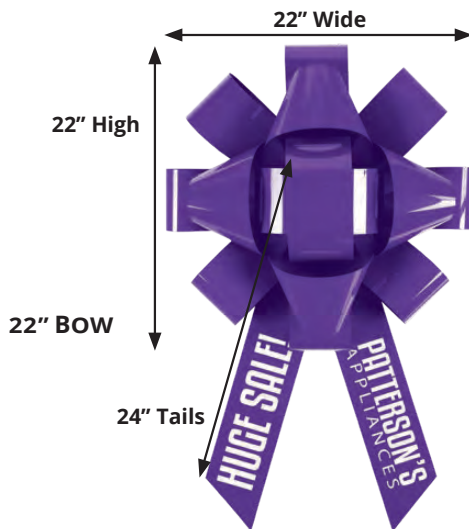

## 22" BOW WITH SUCTION CUP BASE

With 24" tails

Imprint	Item #	1	2-4	5-9	10-19	20+
MARQUEE	MQBOWSC22	165	160	155	150	145 A
PLAIN	BOWSC22	135	130	125	120	115 A

Shipping: 4 lbs. per box of 2

Imprint Area: Front – 3W x 11H

## 28" BOW WITH DOOR HANGER

With 30" tails

Imprint	Item #	1	2-4	5-9	10-19	20+
MARQUEE	MQBOWDH28	215	210	205	200	195 A
PLAIN	BOWDH28	185	180	175	170	165 A

Shipping: 5 lbs. per box of 2

Imprint Area: Front – 3¼W x 15H

## 28" BOW WITH MAGNETIC BASE

With 30" tails

Imprint	Item #	1	2-4	5-9	10-19	20+
MARQUEE	MQBOWMB28	185	180	175	170	165 A
PLAIN	BOWMB28	155	150	145	140	135 A

Shipping: 4 lbs. per box of 2

Imprint Area: Front – 3¼W x 15H

## 28" BOW WITH SUCTION CUP BASE

With 30" tails

Imprint	Item #	1	2-4	5-9	10-19	20+
MARQUEE	MQBOWSC28	185	180	175	170	165 A
PLAIN	BOWSC28	155	150	145	140	135 A

Shipping: 4 lbs. per box of 2

Imprint Area: Front – 3¼W x 15H