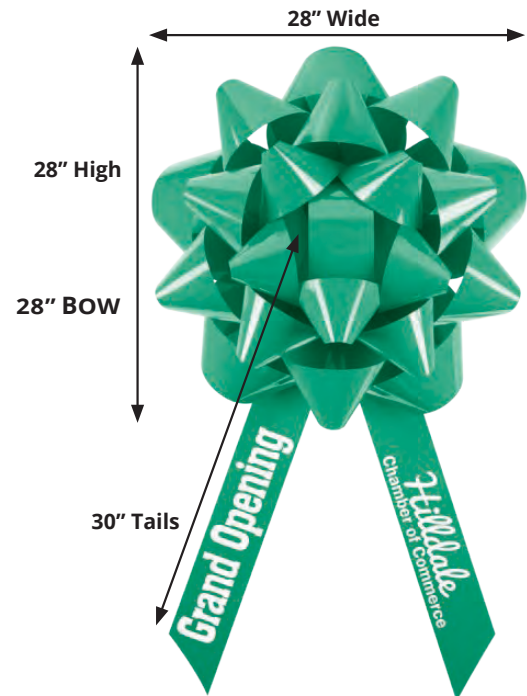

GREAT FOR:

- Chambers of Commerce
- Universities
- Banks
- Car Dealers

	MARQUEE PRINT
SET-UP	NO SET-UP CHARGE.
RE-ORDER SET-UP	NO SET-UP CHARGE.
ADDITIONAL LOCATION	$30 (A)
ADDITIONAL COLOR	N/A
PRODUCTION TIME	Call for production time.
COLUMN PRICING	Per bow, one color, one tail.
ART SPECS/IMPRINT COLORS	Refer to pages 206-208, 211.
RUSHES & ADDITIONAL SERVICES	Refer to pages 206-208, 213.